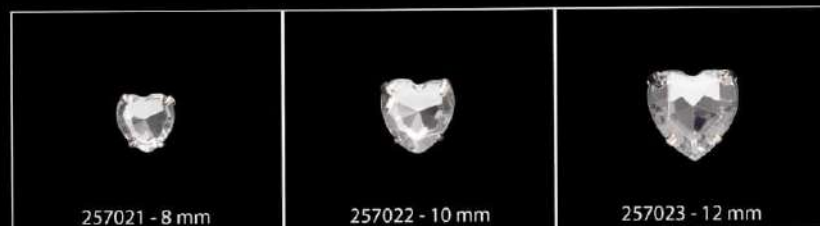

**Pietre Acriliche con 4 fori per ricamo - A / Acrylic Stones with 4 holes Sewing Frame - A**

Round

Water Drop

Leaf

Heart

Star & Flower

**Pietre Acriliche con 4 fori per ricamo - A / Acrylic Stones with 4 holes Sewing Frame - A**

**Round**

**Water Drop**

**Leaf**

**Heart**

**Star & Flower**

**Pietre Acriliche con 4 fori per ricamo - B / Acrylic Stones with 4 holes Sewing Frame - B**

Oval

Oval