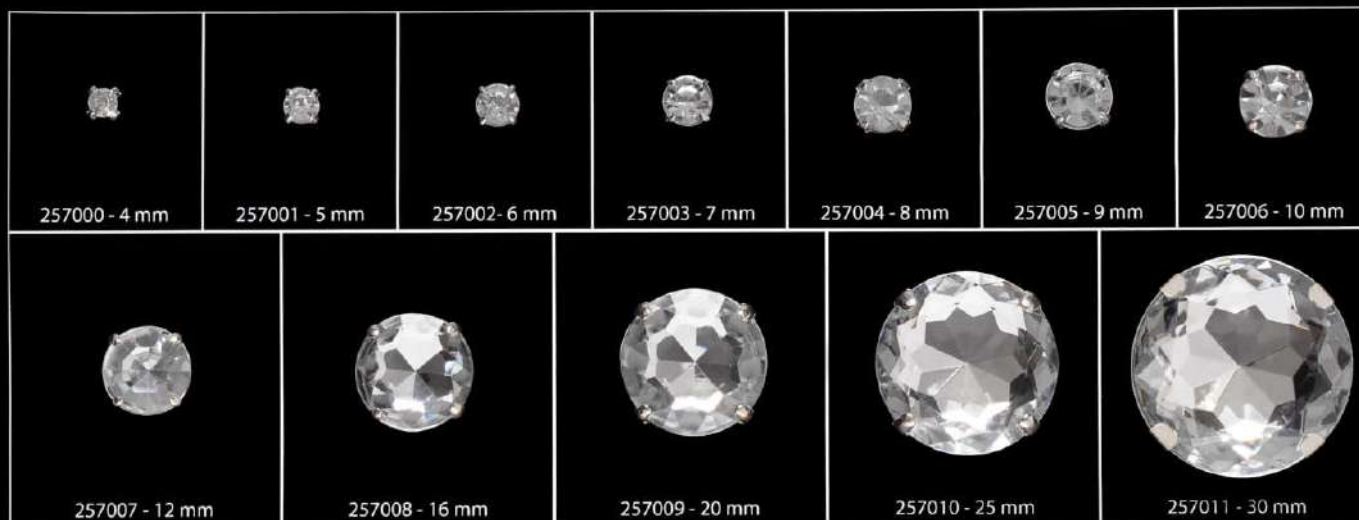

**Pietre Acriliche con 4 fori per ricamo - A / Acrylic Stones with 4 holes Sewing Frame - A**

Round

Water Drop

Leaf

Heart

Star & Flower

**Pietre Acriliche con 4 fori per ricamo - A / Acrylic Stones with 4 holes Sewing Frame - A**

**Round**

**Water Drop**

**Leaf**

**Heart**

**Star & Flower**

**Pietre Acriliche con 4 fori per ricamo - B / Acrylic Stones with 4 holes Sewing Frame - B**

Oval

Oval